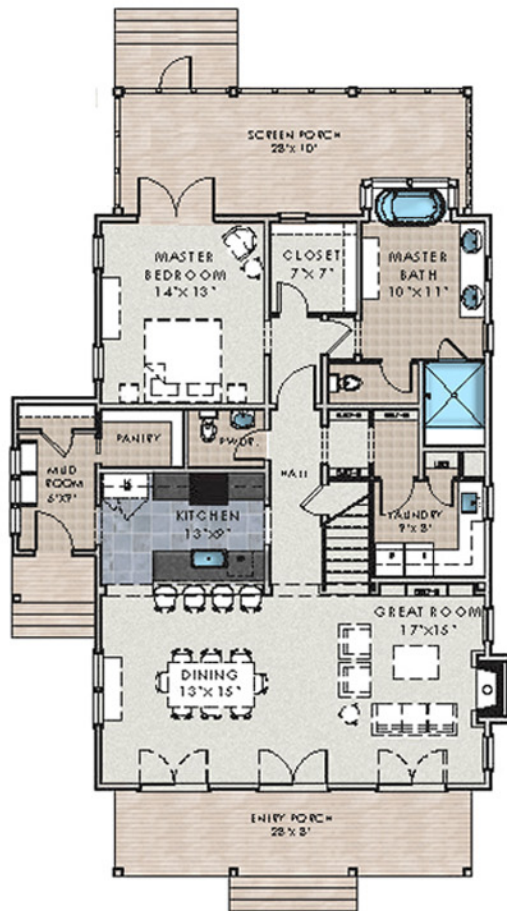

Drayton-A

2,548 Square Feet | 3 Bedrooms | 3.5 Baths | Plan Number: HC-WA-DRAYTONA

Width: 39'-0" | Depth: 55'-0" | Partner Architect: Wissmach Architects

1st Floor

1,495 SF

2nd Floor

1,053 SF