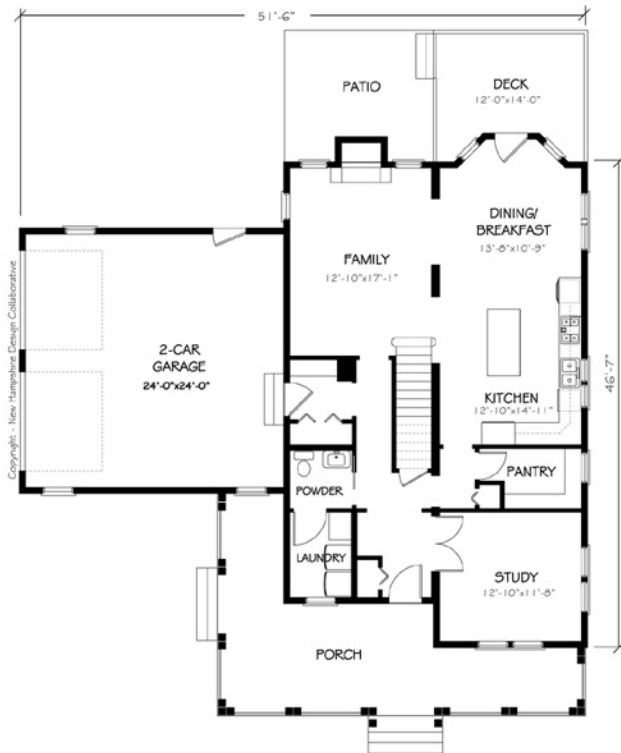

Marlborough

2,746 Square Feet | 3 Bedrooms | 2.5 Baths | Plan Number: HC-NHDC-MARLBH.3546
Width: 28'-0" | Depth: 47'-6" | Partner Architect: New Hampshire Design Collaborative

1st Floor

1,175 SF

2nd Floor

1,571 SF

3rd Floor

800 SF