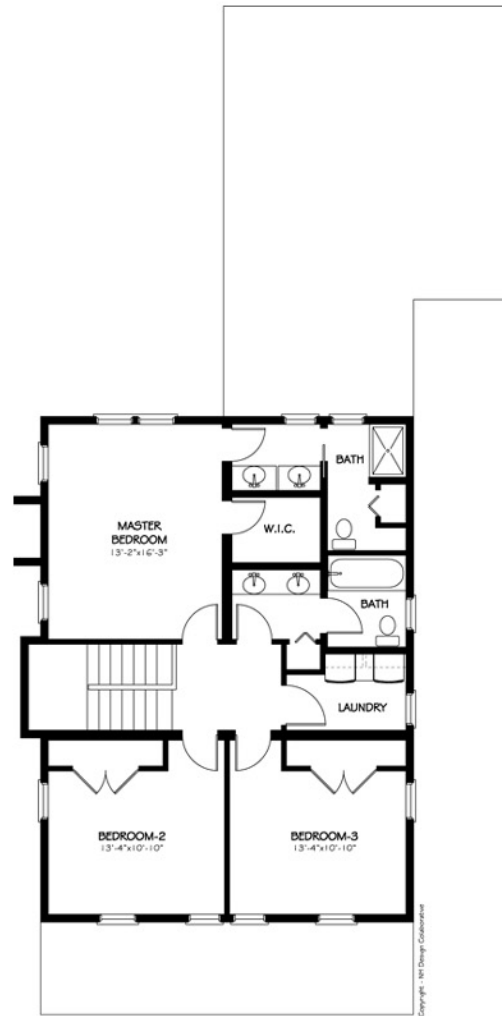

Hudson

2,290 Square Feet | 3 Bedrooms | 2.5 Baths | Plan Number: HC-NHDC-HDSN.2254
Width: 28'-0" | Depth: 47'-6" | Partner Architect: New Hampshire Design Collaborative

1st Floor

1,215 SF

2nd Floor

1,075 SF

3rd Floor

637 SF
(unfinished)