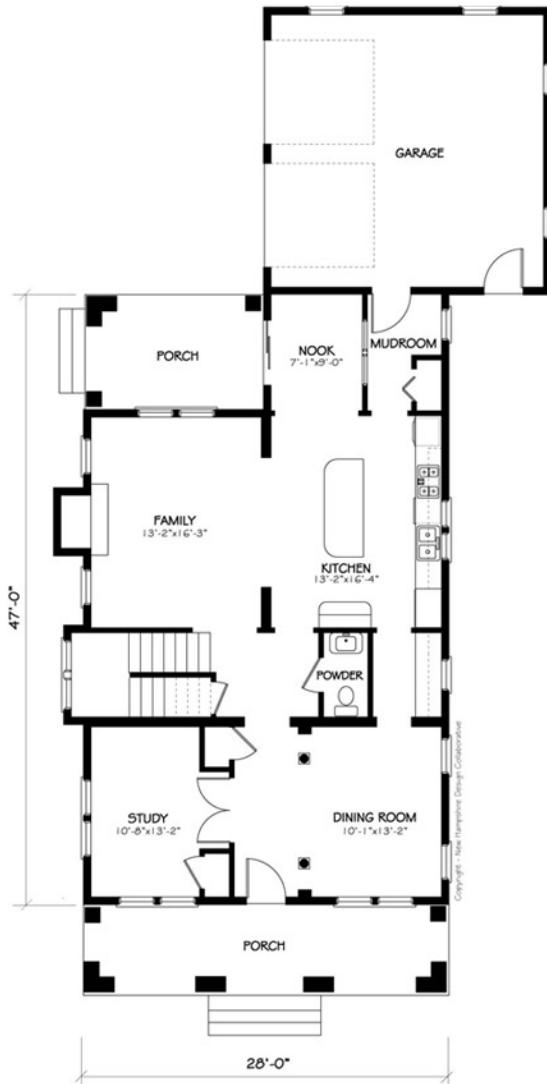

Hudson

2,290 Square Feet | 3 Bedrooms | 2.5 Baths | Plan Number: HC-NHDC-HDSN.2254
Width: 28'-0" | Depth: 47'-6" | Partner Architect: New Hampshire Design Collaborative

1st Floor

1,215 SF

2nd Floor

1,075 SF

3rd Floor

637 SF
(unfinished)