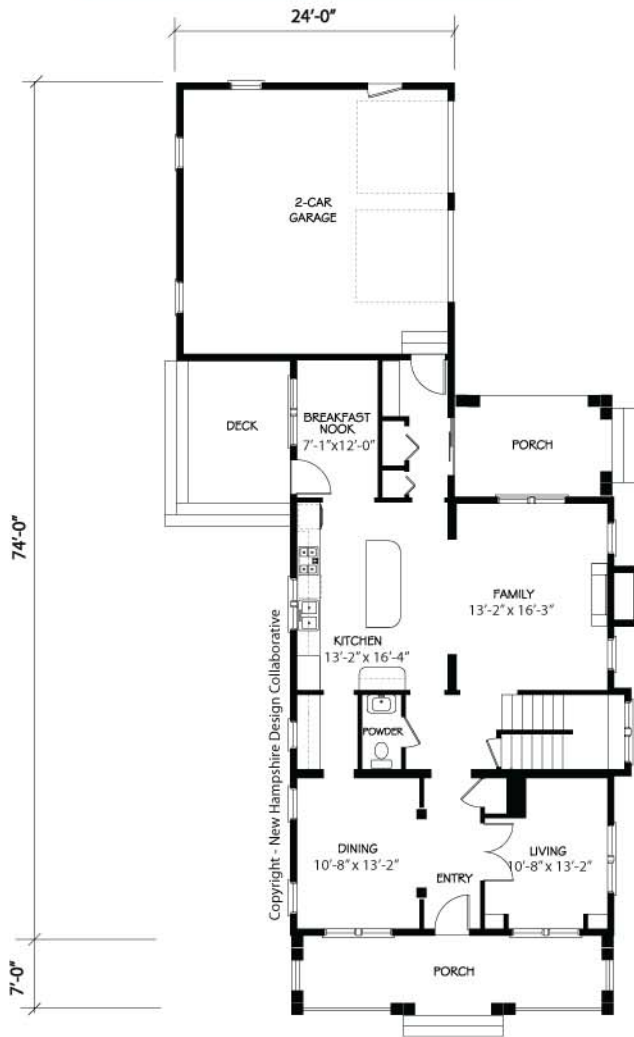

# Cambridge

2,374 Square Feet | 3 Bedrooms | 2.5 Baths | Plan Number: HC-NHDC-CAMBR.2296  
Width: 28'-0" | Depth: 50'-6" | Partner Architect: New Hampshire Design Collaborative

1st Floor

1,299 SF

2nd Floor

1,075 SF

3rd Floor

637 SF  
(unfinished)