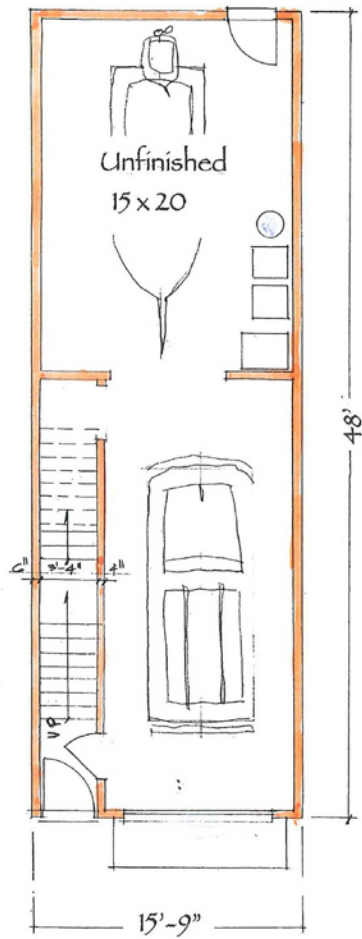

Charleston Townhome

1,476 Square Feet | 2 Bedrooms | 2 Full Baths
Plan Number: HC-JTA-CHSTN-TH Width: 15'-9" - Depth: 48'-0"

1st Floor

2nd Floor 756 SF

3rd Floor 720 SF

JOHN TEE ARCHITECT
Residential Architect