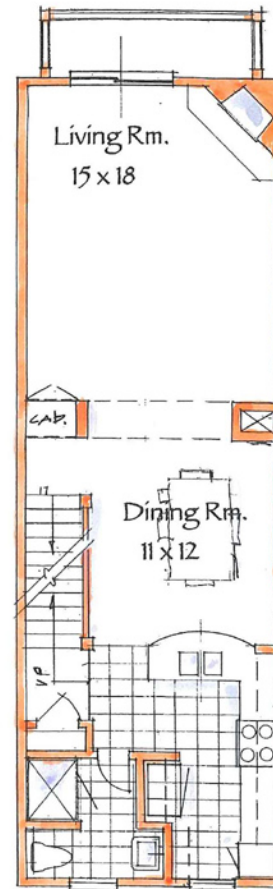

Charleston Townhome

1,476 Square Feet | 2 Bedrooms | 2 Full Baths
Plan Number: HC-JTA-CHSTN-TH Width: 15'-9" - Depth: 48'-0"

1st Floor

2nd Floor 756 SF

3rd Floor 720 SF

JOHN TEE ARCHITECT
Residential Architect

Designed by John Tee Architect - Haven Partner Architect
Dimensions and specifications may vary and are subject to change.