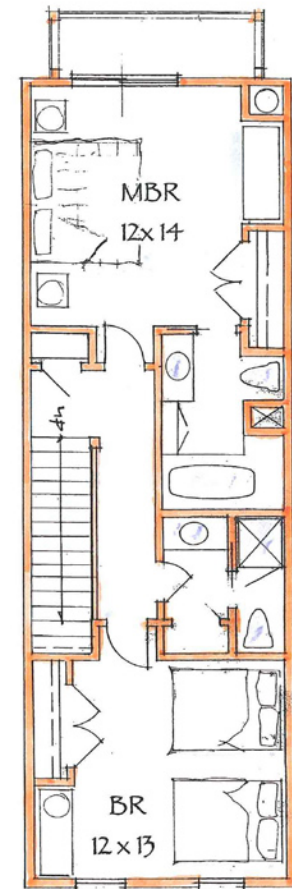

Charleston Townhome

1,476 Square Feet | 2 Bedrooms | 2 Full Baths
Plan Number: HC-JTA-CHSTN-TH Width: 15'-9" - Depth: 48'-0"

1st Floor

2nd Floor 756 SF

3rd Floor 720 SF

JOHN TEE ARCHITECT
Residential Architect