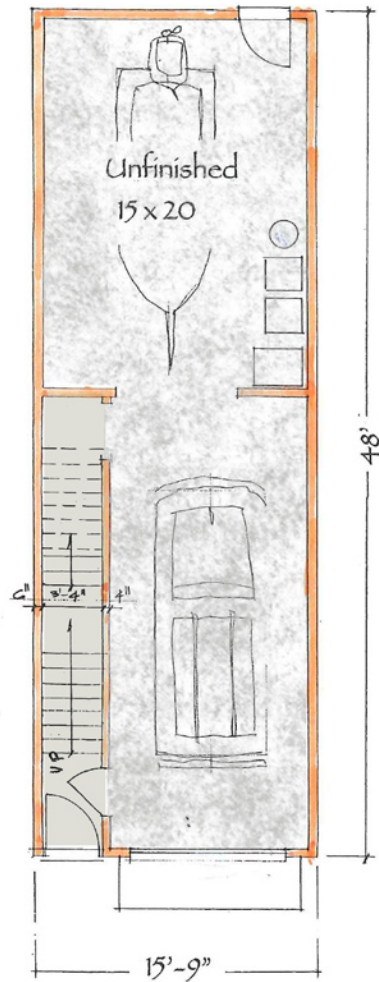

Charleston Townhome

1,476 Square Feet | 2 Bedrooms | 2 Full Baths
Plan Number: HC-JTA-CHSTN-TH Width: 15'-9" – Depth: 48'-0"

1st Floor

2nd Floor 756 SF

3rd Floor 720 SF