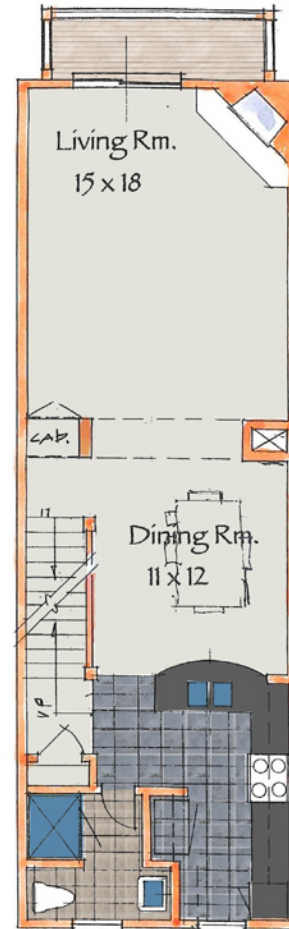

Charleston Townhome

1,476 Square Feet | 2 Bedrooms | 2 Full Baths
Plan Number: HC-JTA-CHSTN-TH Width: 15'-9" – Depth: 48'-0"

1st Floor

2nd Floor 756 SF

3rd Floor 720 SF