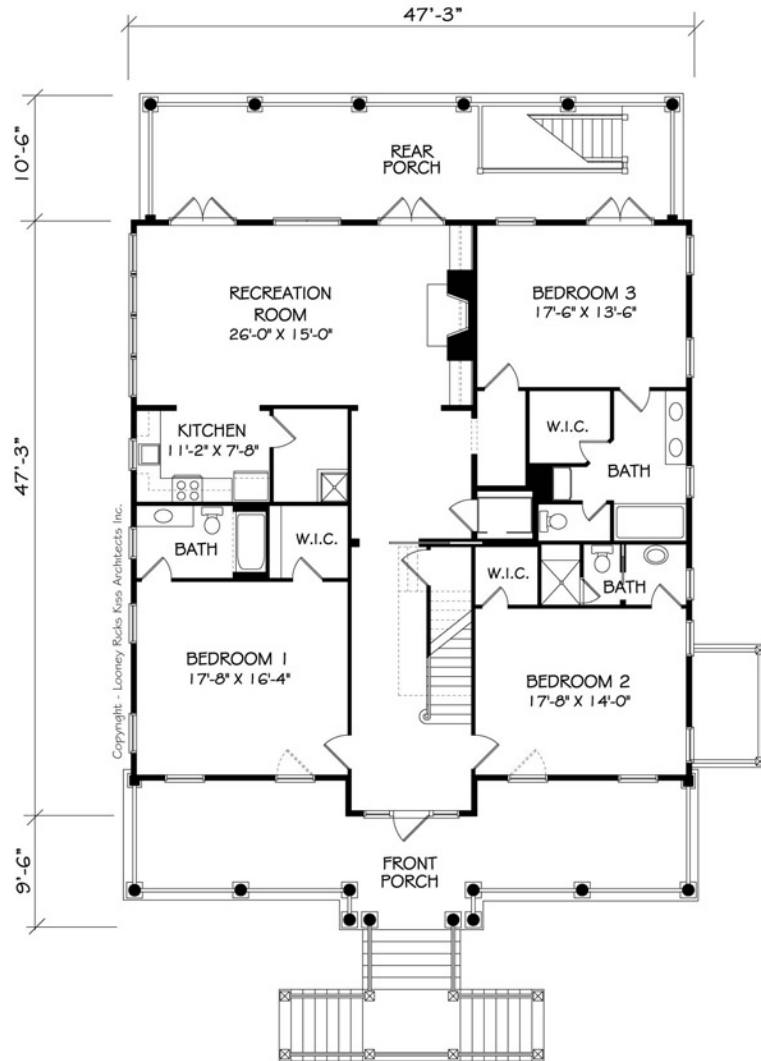

# Shelby

4,372 Square Feet | 4 Bedrooms | 5 Baths | Plan Number: HC-LRK-05.00316.LR

Width: 47'-3" | Depth: 47'-3" | Partner Architect: Looney Ricks Kiss

1st Floor

2,242 SF

2nd Floor

2,130 SF