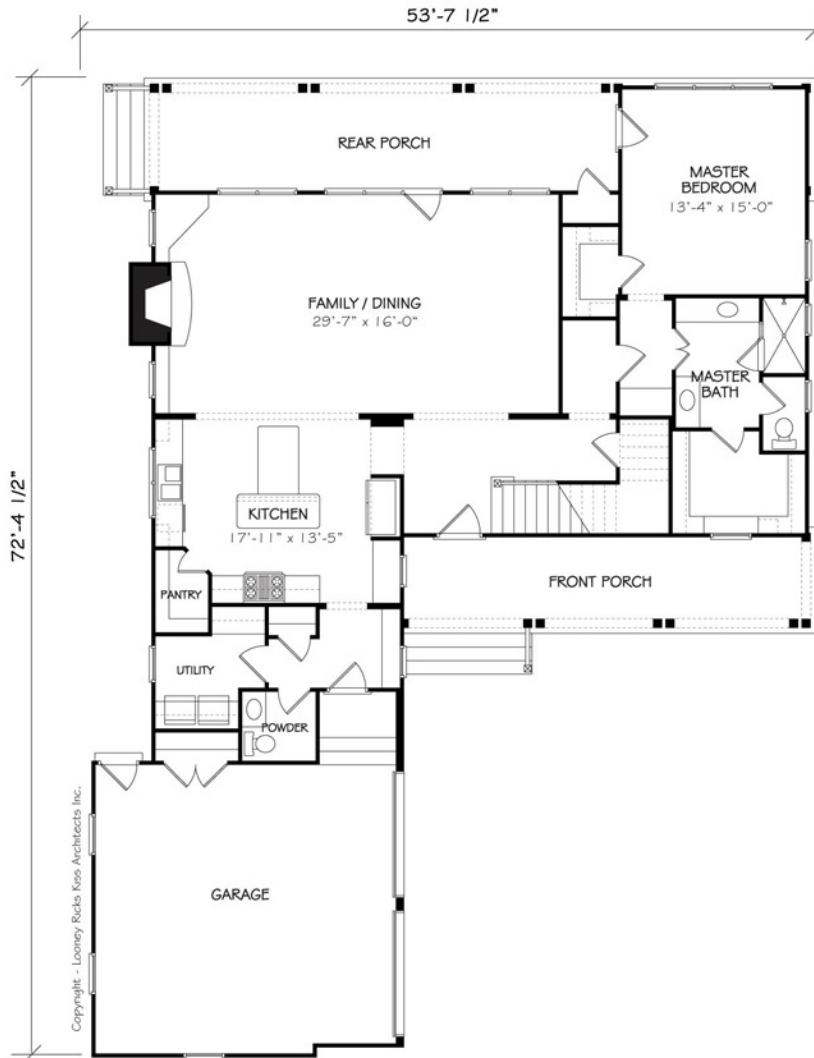

Roane

2,246 Square Feet | 3 Bedrooms | 2.5 Baths | Plan Number: HC-LRK-05.06182.LR

Width: 53'-7 1/2" | Depth: 72'-4 1/2" | Partner Architect: Looney Ricks Kiss

1st Floor

1,606 SF

2nd Floor

640 SF