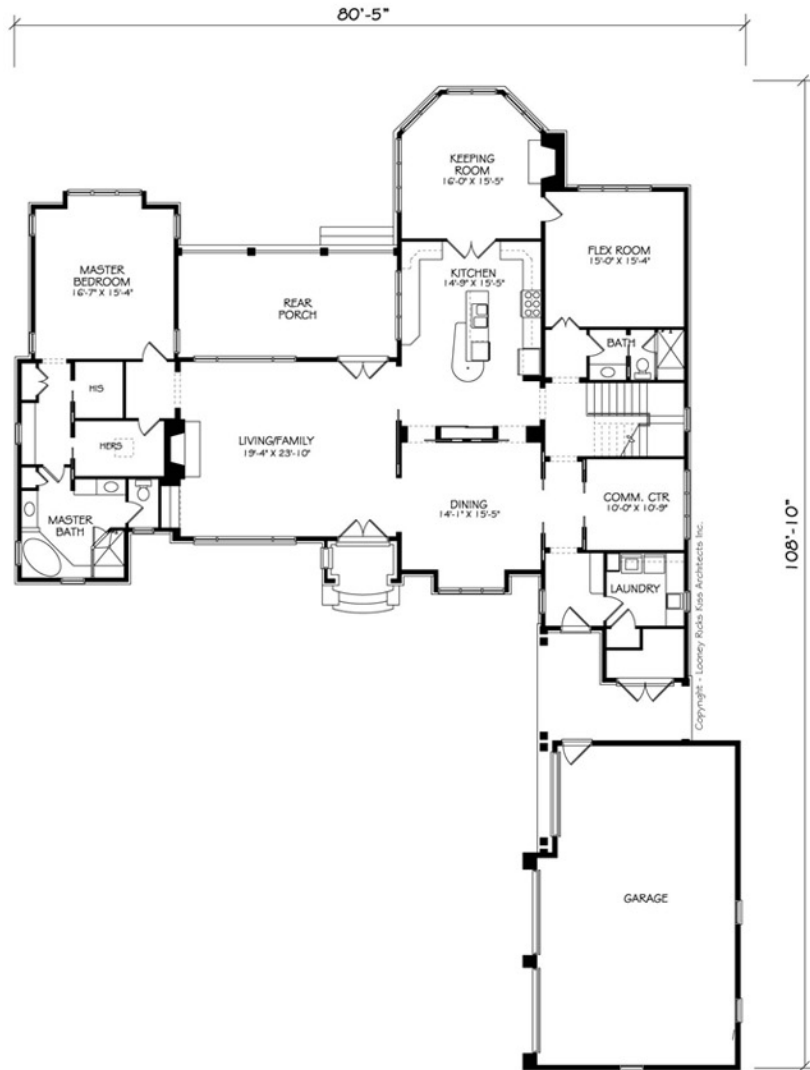

Princeton

3,721 Square Feet | 3 Bedrooms | 4 Baths | Plan Number: HC-LRK-05.02052.LR

Width: 80'-5" | Depth: 108'-10" | Partner Architect: Looney Ricks Kiss

1st Floor

2,866 SF

2nd Floor

855 SF