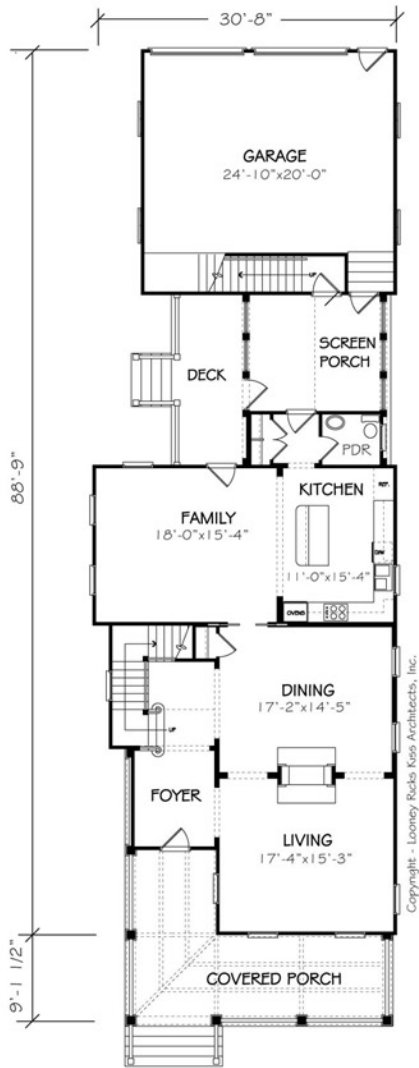

Alcorn

3,379 Square Feet | 6 Bedrooms | 4.5 Baths | Plan Number: HC-LRK-05.00102.L

Width: 30'-8" | Depth: 97-10 1/2" | Partner Architect: Looney Ricks Kiss

1st Floor 1,333 SF

2nd Floor 1,260 SF

3rd Floor 786 SF